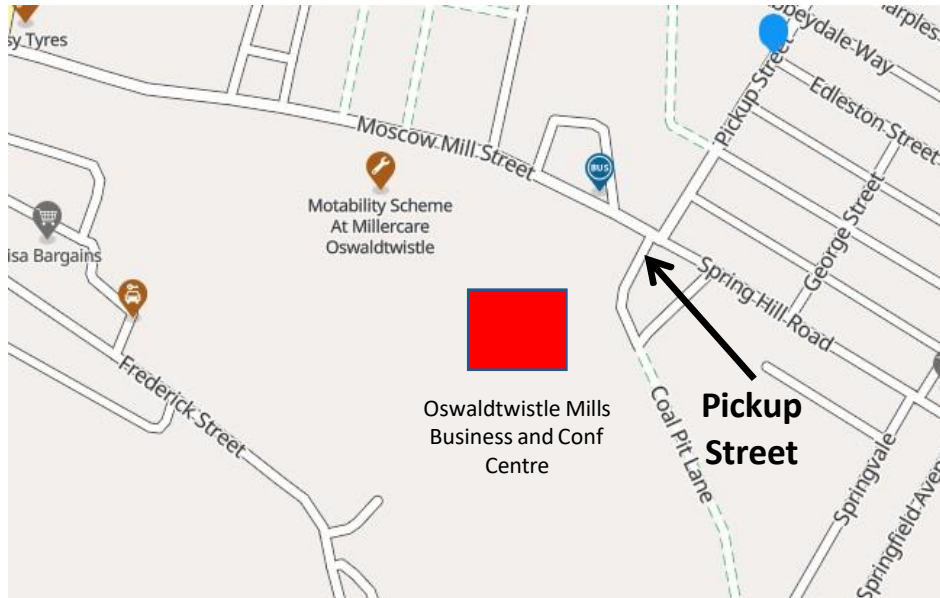

Oswaldtwistle Mills Business and Conference Centre- Directions

Oswaldtwistle Mills Conference Centre, Clifton Mill, Pickup Street, Accrington BB5 0EY.
Telephone: 01254 871025

From M6, from junction 29 on the M6. Follow M65 to junction 7 Clitheroe/Accrington exit.
Then proceed as below.

From M60, from junction 18 on the M60, follow M66 Bury/Blackburn then A56. Join M65
junction 8 westbound Blackburn / Preston M65. Exit M65 at junction 7 Clitheroe/Accrington.

From M65 junction 7 take the A6185 sign-posted Accrington. Follow the brown road signs
for Oswaldtwistle Mills.

Turn right at the traffic lights – follow B6231 signposted Oswaldtwistle. Go under the
railway bridge and turn left immediately after the New Palladium onto Moscow Mill Street
then travel 300 yards taking a RIGHT onto Pickup Street