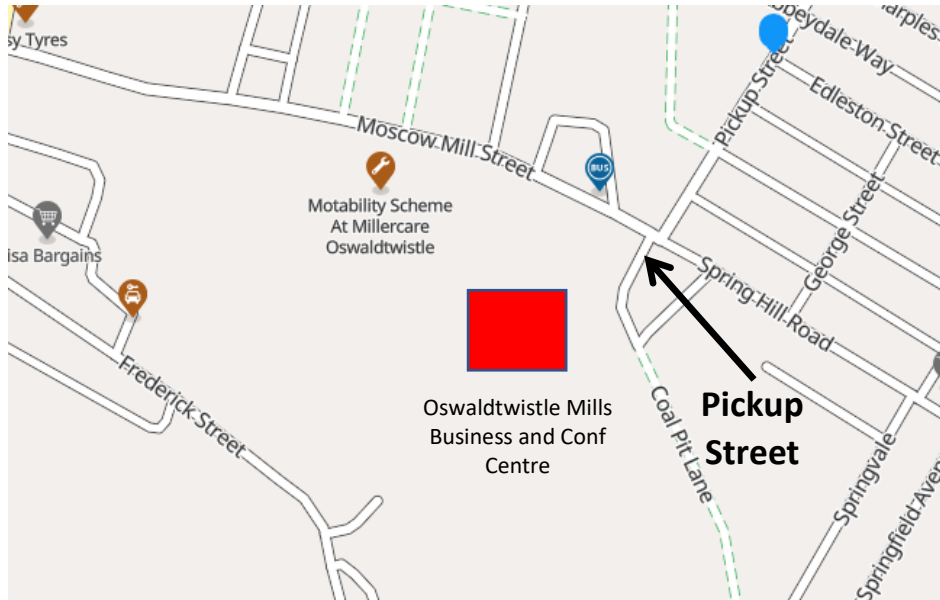

Oswaldtwistle Mills Business and Conference Centre- Directions

Oswaldtwistle Mills Conference Centre, Clifton Mill, Pickup Street, Accrington BB5 0EY.
Telephone: 01254 871025

From M6, from junction 29 on the M6. Follow M65 to junction 7 Clitheroe/Accrington exit.
Then proceed as below.

From M60, from junction 18 on the M60, follow M66 Bury/Blackburn then A56. Join M65
junction 8 westbound Blackburn / Preston M65. Exit M65 at junction 7 Clitheroe/Accrington.

From M65 junction 7 take the A6185 sign-posted Accrington. Follow the brown road signs
for Oswaldtwistle Mills.

Turn right at the traffic lights – follow B6231 signposted Oswaldtwistle. Go under the
railway bridge and turn left immediately after the New Palladium onto Moscow Mill Street
then travel 300 yards taking a RIGHT onto Pickup Street