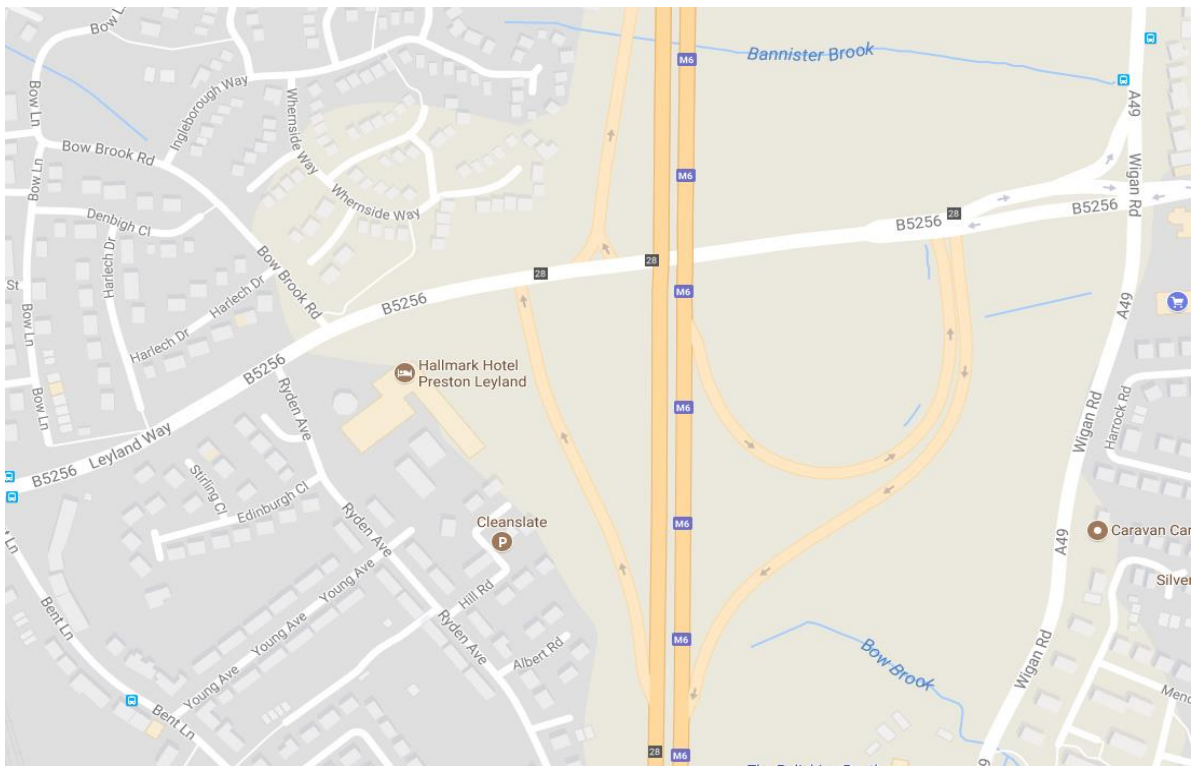

Leyland Hotel – Directions

**Leyland Hotel (Hallmark), Leyland Way, Leyland, Preston, PR25 4JX
Tel. 01772 422922**

Arriving from the North

Leave the M6 motorway at Junction 28 and then follow the slip road. Turn left at the traffic lights at the end of the slip road, travel approximately 500 yards, the hotel can be found second left off this road.

Arriving from the South

Leave the M6 motorway at Junction 28, turn left at the traffic lights at the end of the slip road, the hotel can be found next left off this road.

Image courtesy of Google Maps 2017