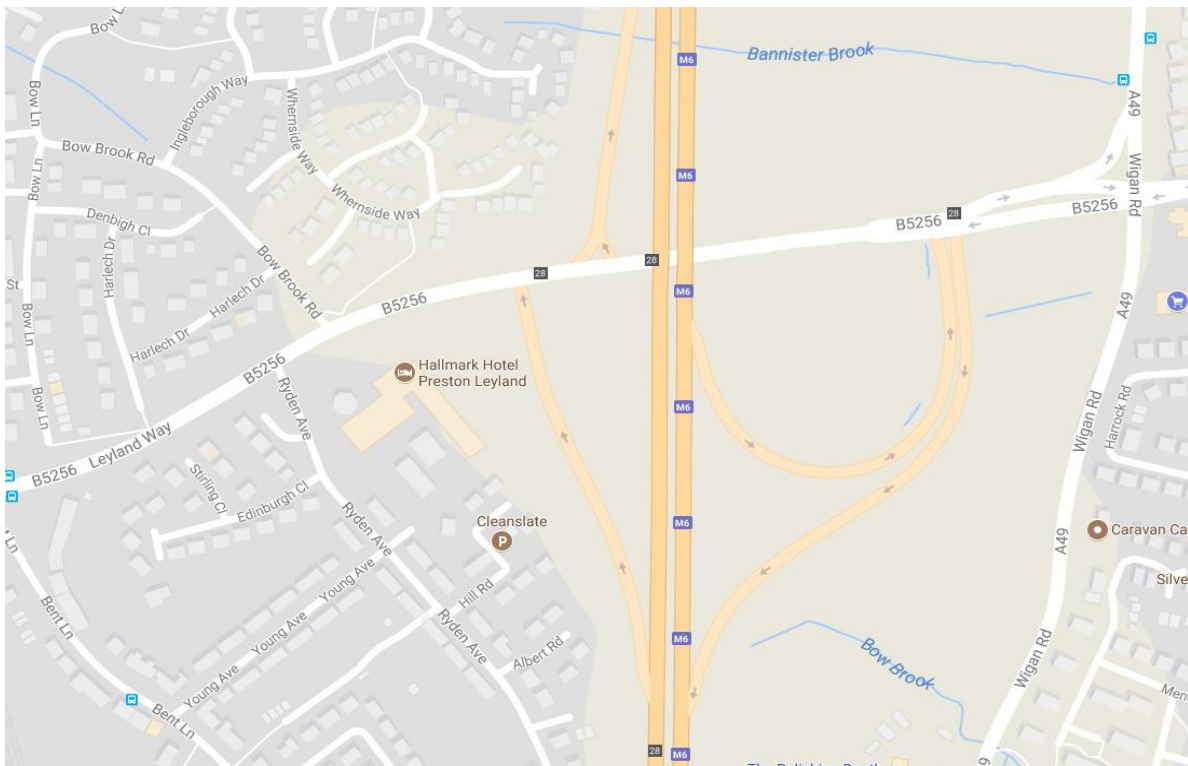

Leyland Hotel – Directions

**Leyland Hotel (Hallmark), Leyland Way, Leyland, Preston, PR25 4JX
Tel. 01772 422922**

Arriving from the North

Leave the M6 motorway at Junction 28 and then follow the slip road. Turn left at the traffic lights at the end of the slip road, travel approximately 500 yards, the hotel can be found second left off this road.

Arriving from the South

Leave the M6 motorway at Junction 28, turn left at the traffic lights at the end of the slip road, the hotel can be found next left off this road.

Please make a note of your vehicle registration number, you will need to supply it to the Course Venue to get FREE parking. Failure to do so will result in a parking fine to contest the fine please contact 01772 422922.