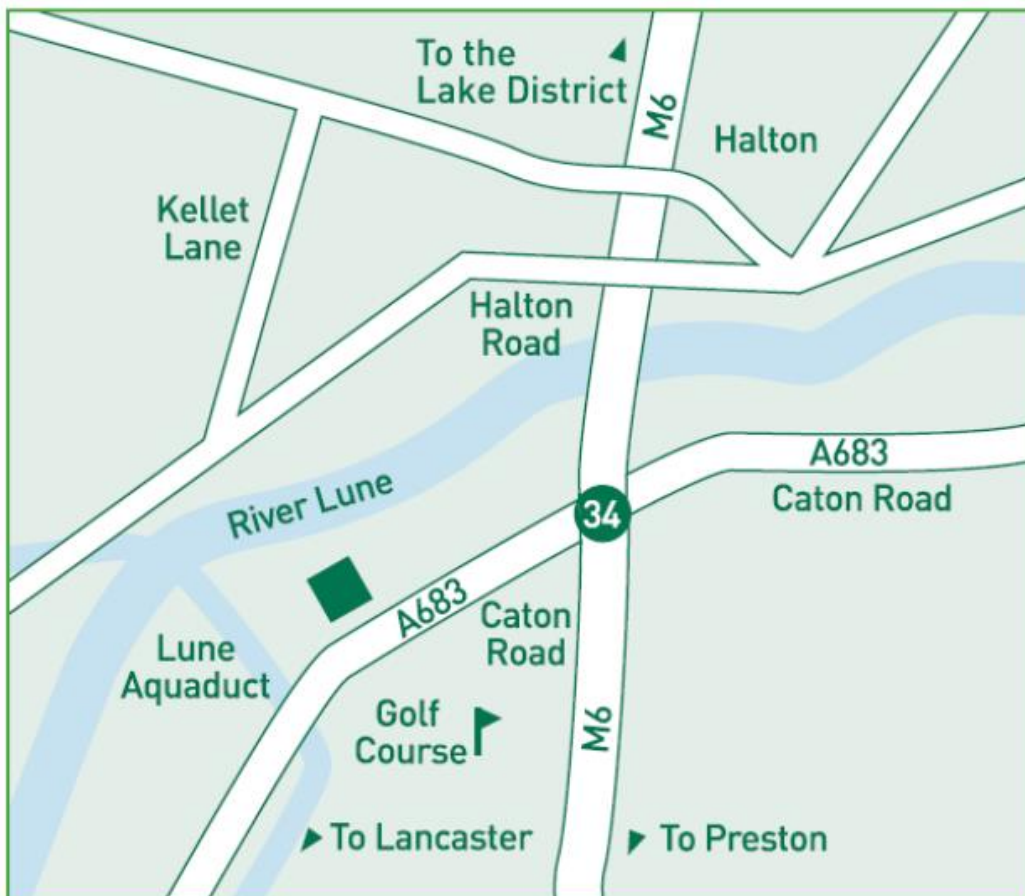

Holiday Inn Lancaster – Directions

Holiday Inn, Caton Road, Lancaster, LA1 3RA
Tel. 01524 840066

Leave the M6 at junction 34. Follow directions to Lancaster City Centre A683. The hotel is on your right.

Please make a note of your vehicle registration number, you will need to supply it to the course trainer to get **FREE** parking.

In the unlikely event that the private security company '**Parking Eye**' send you a ticket please in the first instance contact the **hotel** on the above number and ask for the Events Manager, they will be able to void the ticket. If you receive a reminder or further correspondence from the security company please contact the Team on the below number and we will pursue on your behalf.

If you need to re-arrange your course, please call the NDORS Office on
01772 410950

Mon – Fri 9am to 11am and 1pm to 3pm.

Email NDORS@lancashire.pnn.police.uk