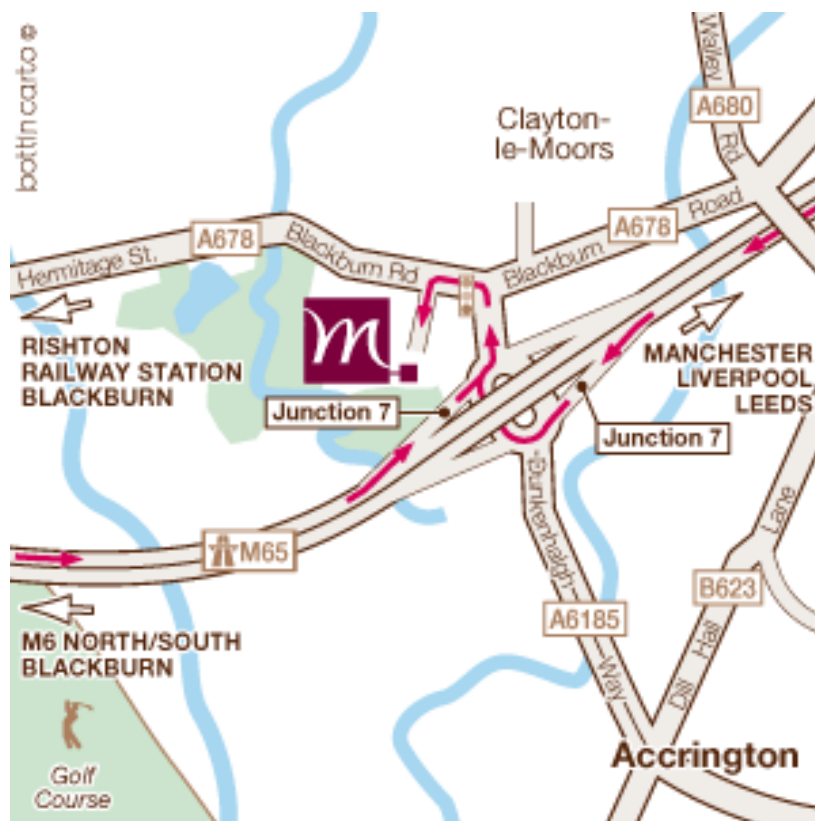

Mercure Dunkenhalgh Hotel - Directions

Mercure Dunkenhalgh Hotel, Blackburn Rd, Clayton-Le-Moors, Accrington, BB5 5JP
Tel. 01254 426800

WARNING SAT NAV USERS If you are using a Sat Nav – this is the venues post code. Some Sat Navs do not show the correct route from the motorway. The hotel is clearly sign posted from junction 7 of the M65.

Via the M6, exit at Junction 29 and follow the signs for the M65 Blackburn, Burnley. Exit at Junction 7 and turn left at the roundabout. At the traffic lights turn left. The hotel is 100 m further along on the left.